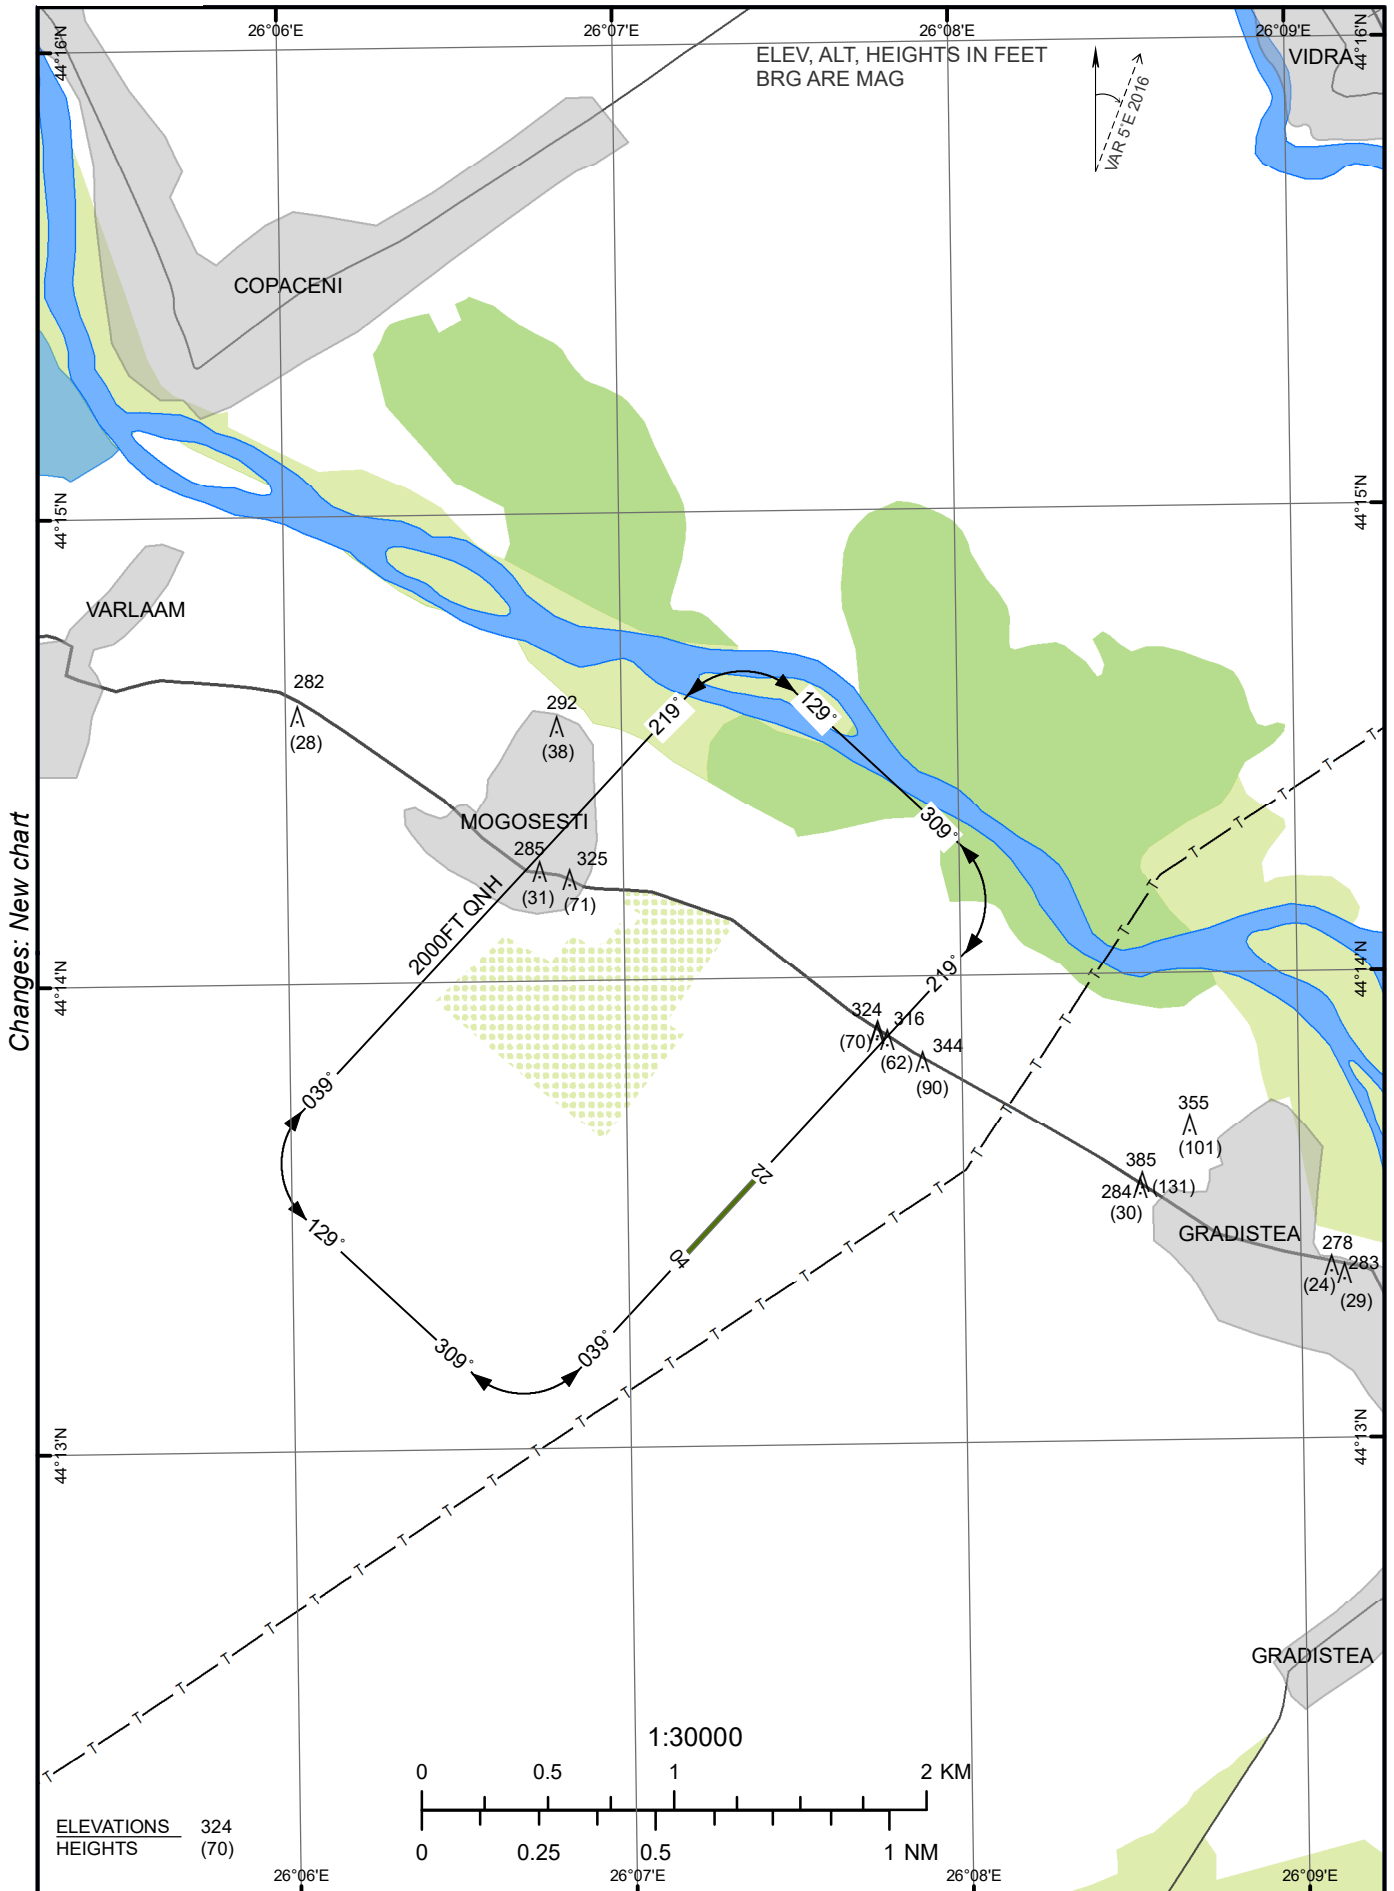

**VISUAL APPROACH
CHART - ICAO**

AD ELEV **254 FT**
HEIGHTS RELATED
TO AD ELEV

GRADISTEA / Gradistea (LRBA)

Changes: New chart