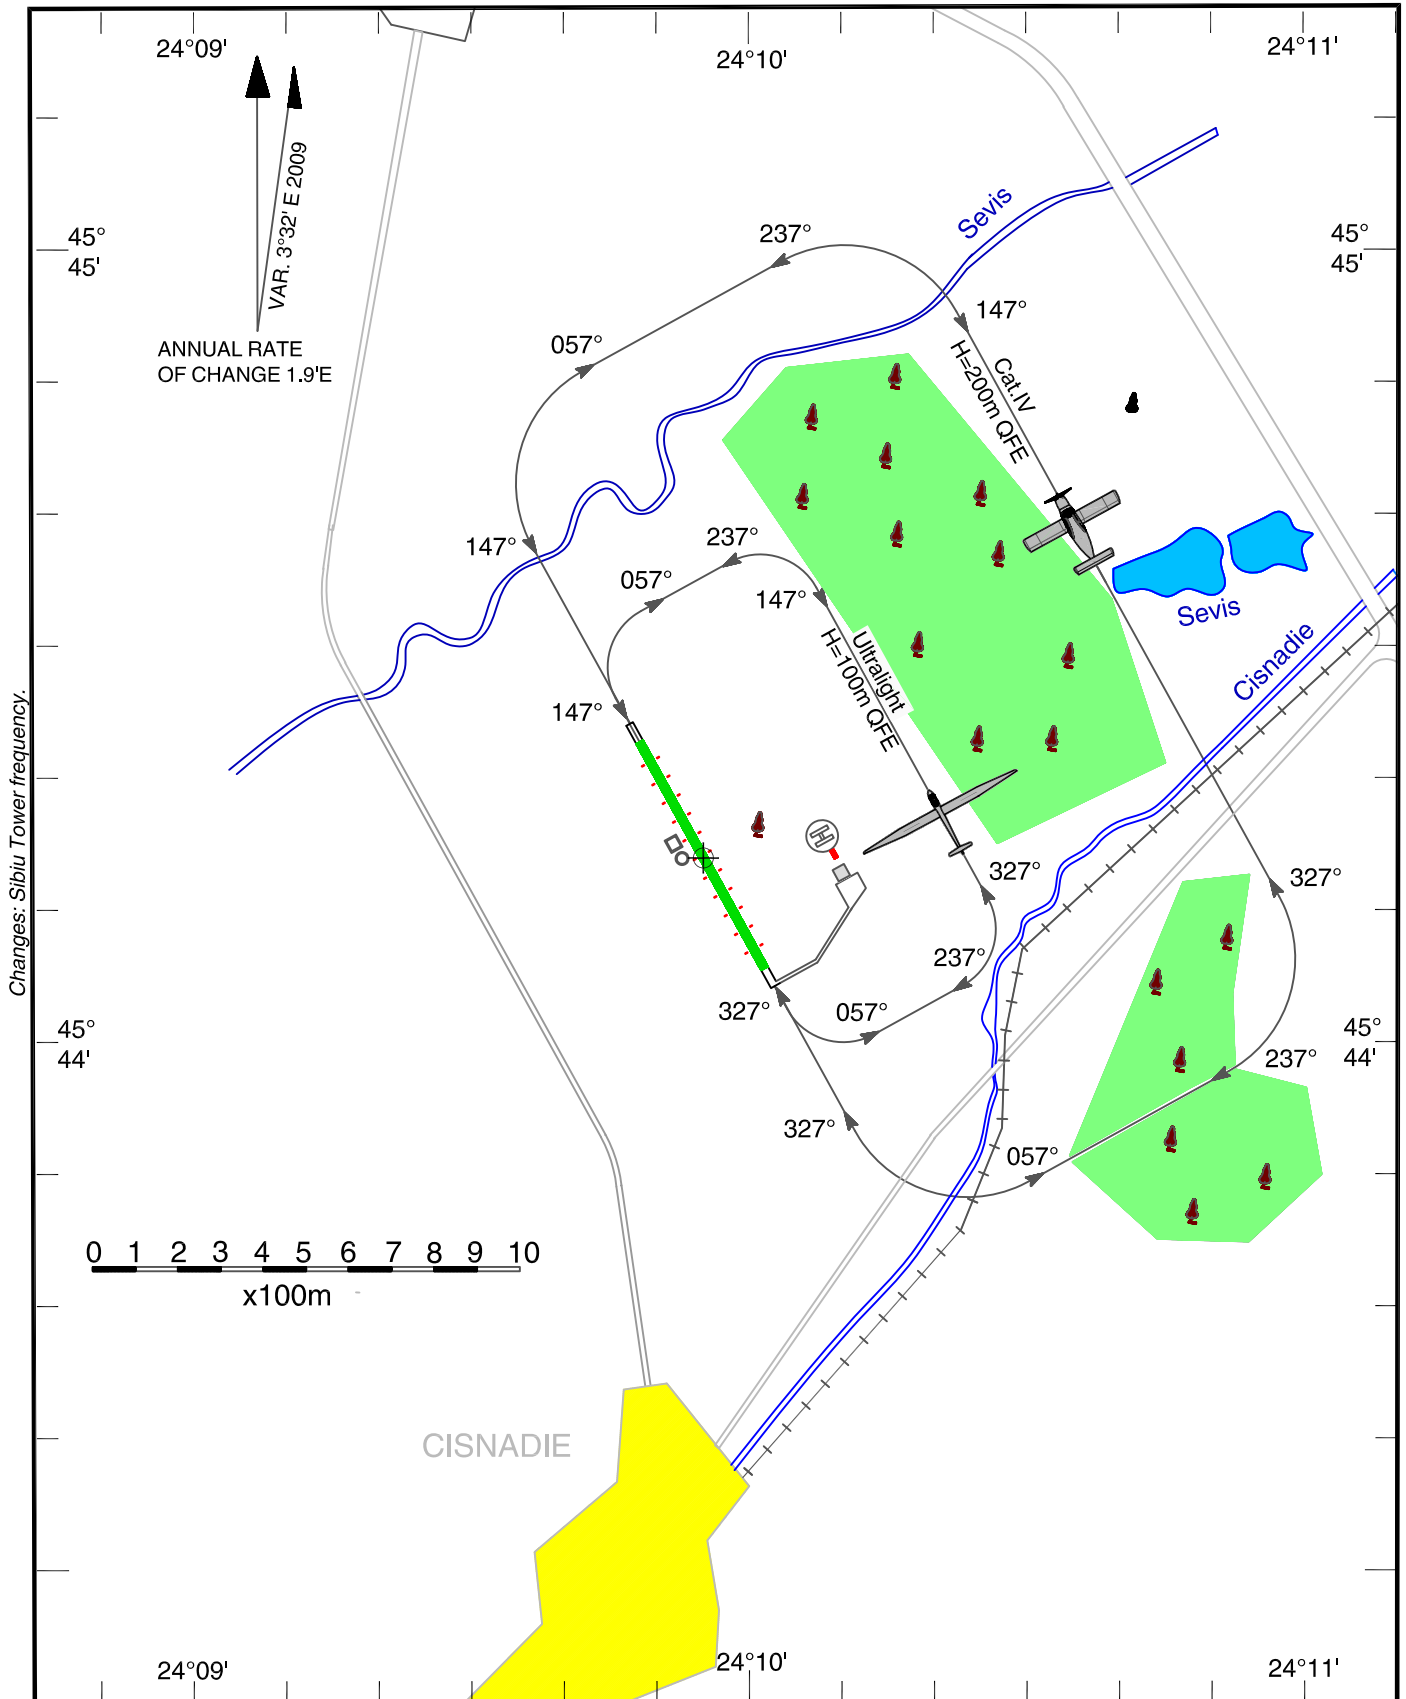

**VISUAL APPROACH  
CHART - ICAO**

AERODROME ELEV. 1524 ft

**MAGURA / Sibiu (LRCD)**

Magura Dispatch 131.4

RWY 15/33

Aerodrome circuit

Sibiu Tower 121.305  
Sibiu Tower ALTN 122.700

Changes: Sibiu Tower frequency.