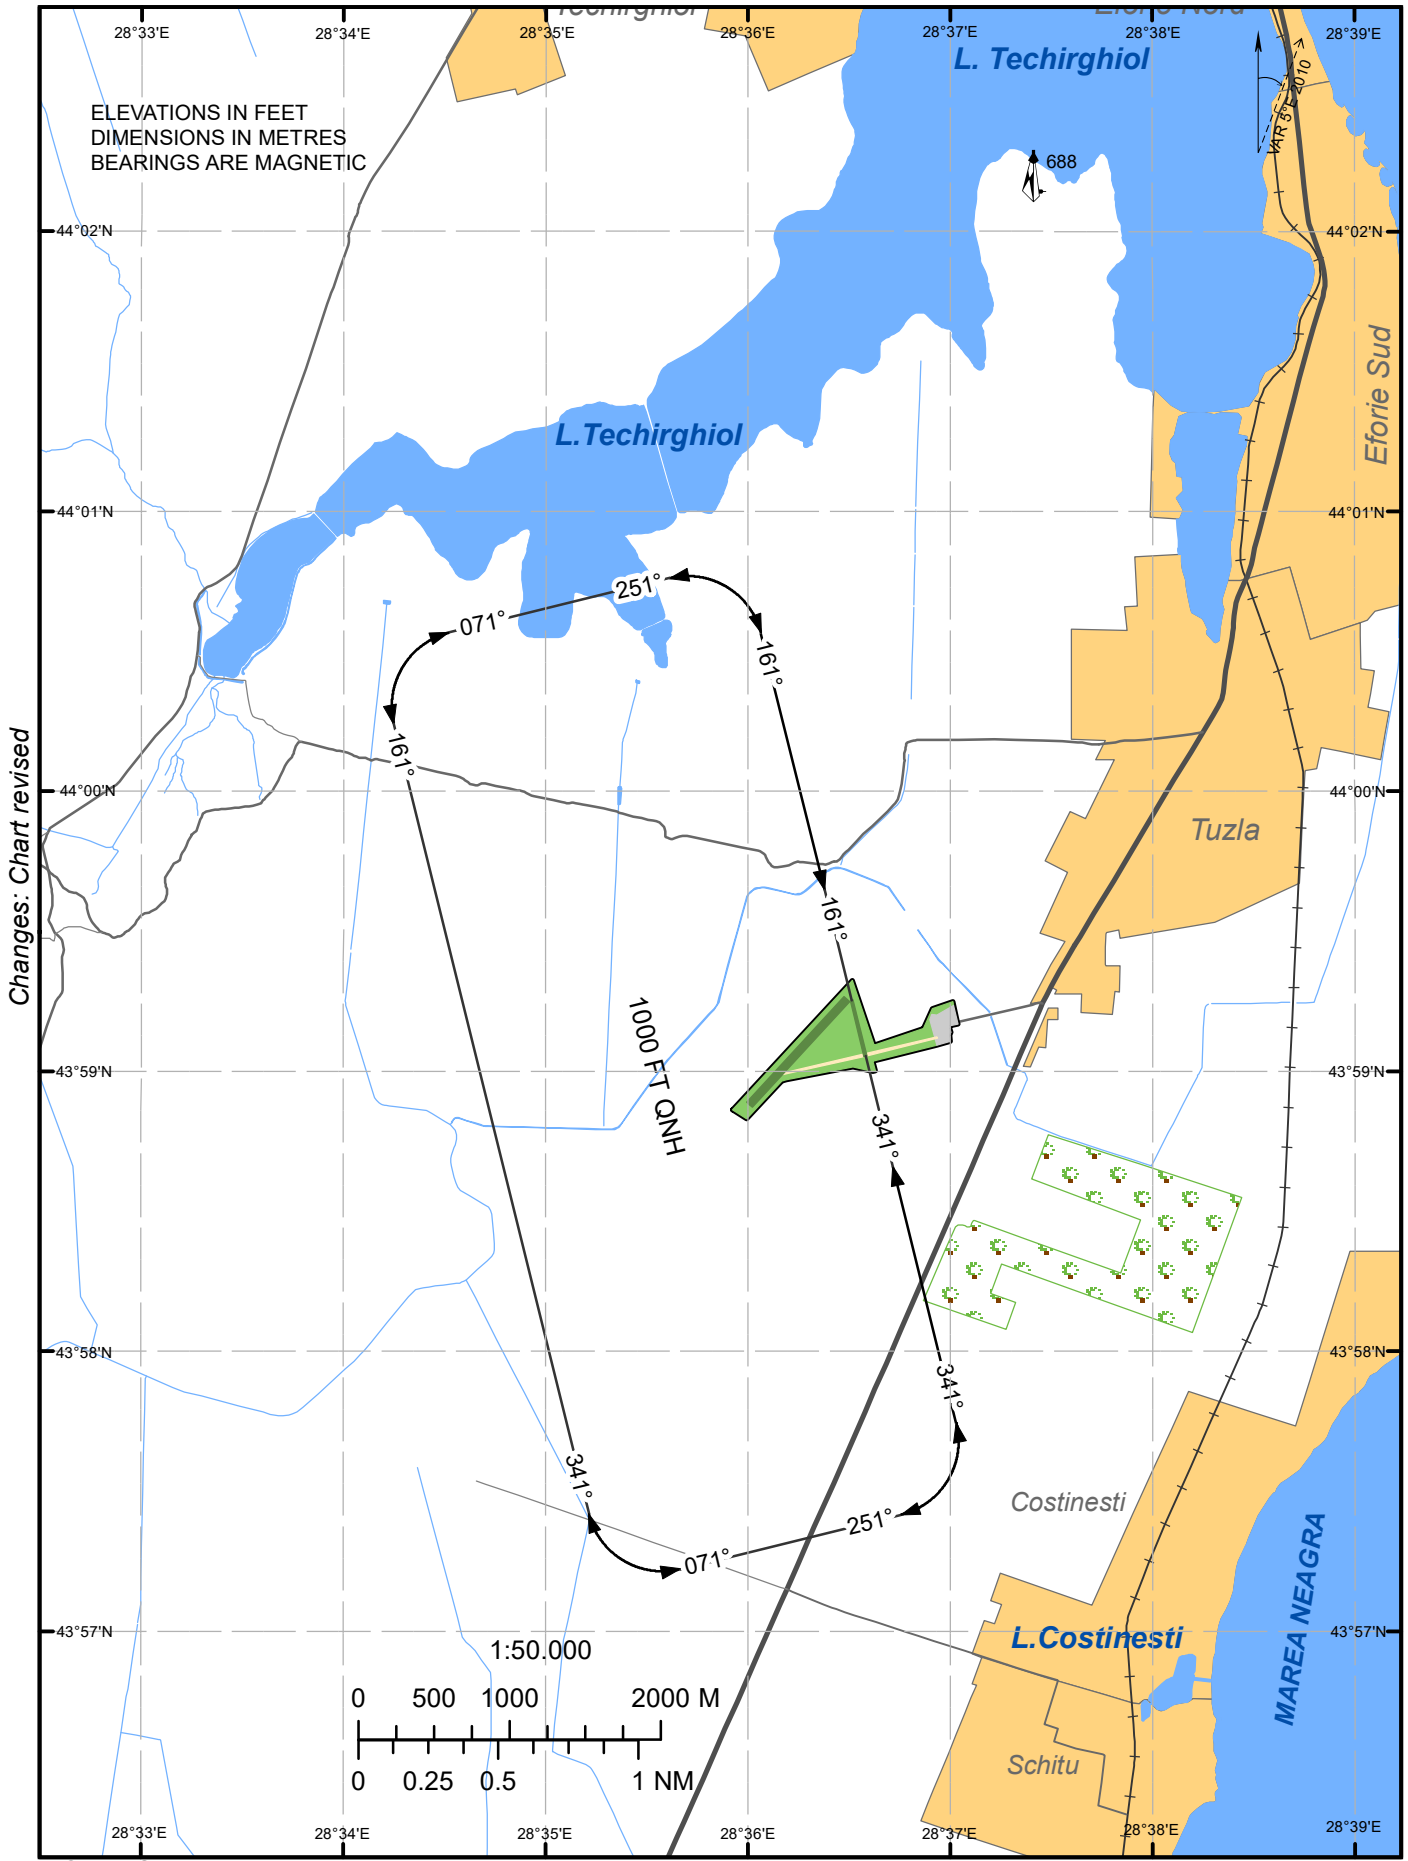

**VISUAL APPROACH
CHART - ICAO**

AERODROME ELEV **164 FT**

TUZLA / Tuzla (LRTZ)

RWY 16/34

Aerodrome Circuit

OPC 131.475

Changes: Chart revised