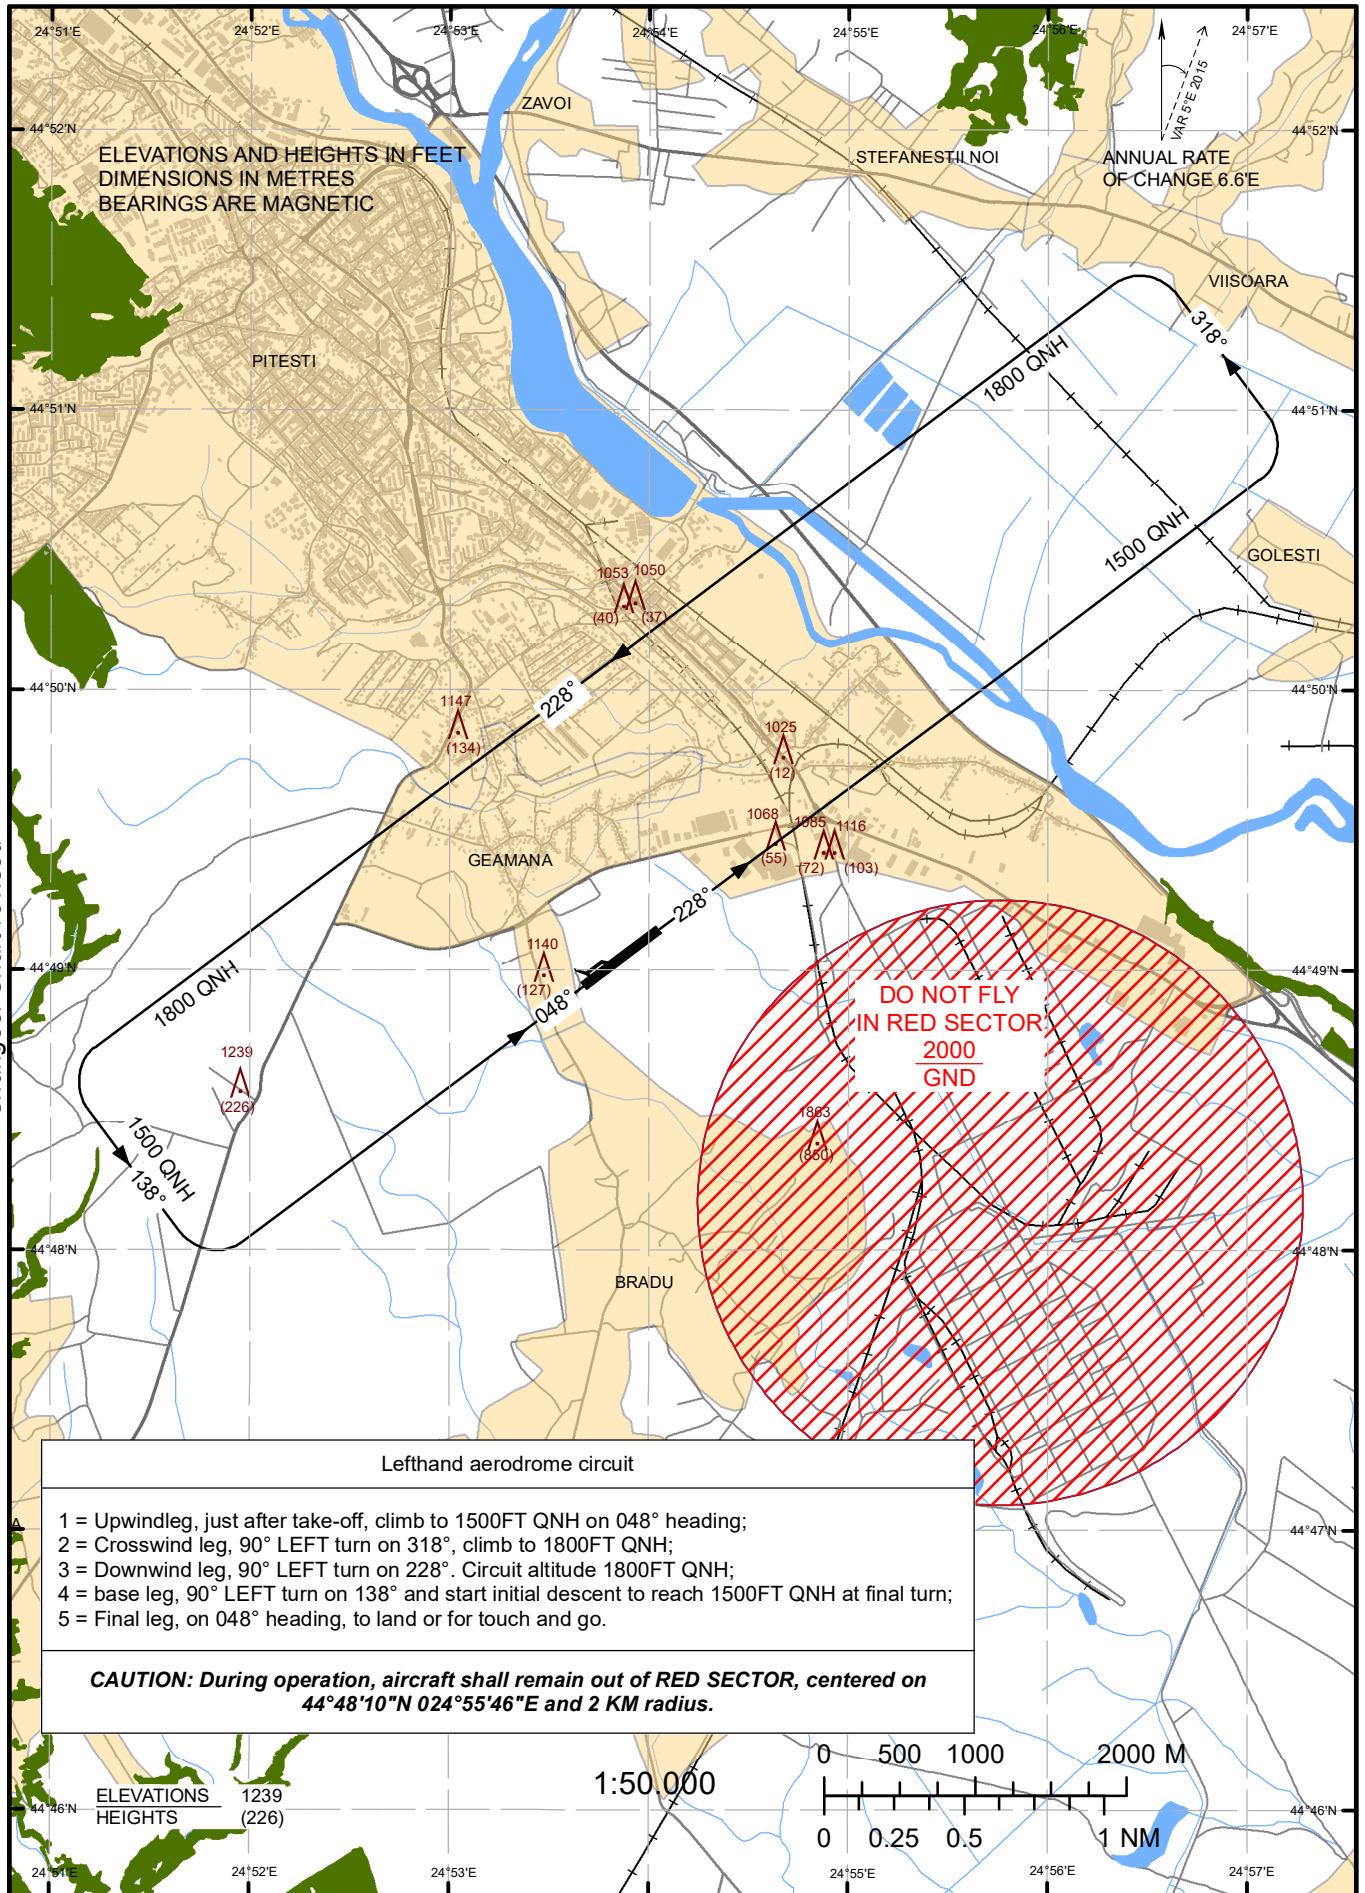

VISUAL APPROACH
CHART - ICAO

AD ELEV 1013 FT
HEIGHTS RELATED TO AD ELEV

PITESTI / Geamana (LRPT)

RWY 05
Aerodrome Circuit

OPC 135.210

Changes: Chart revised