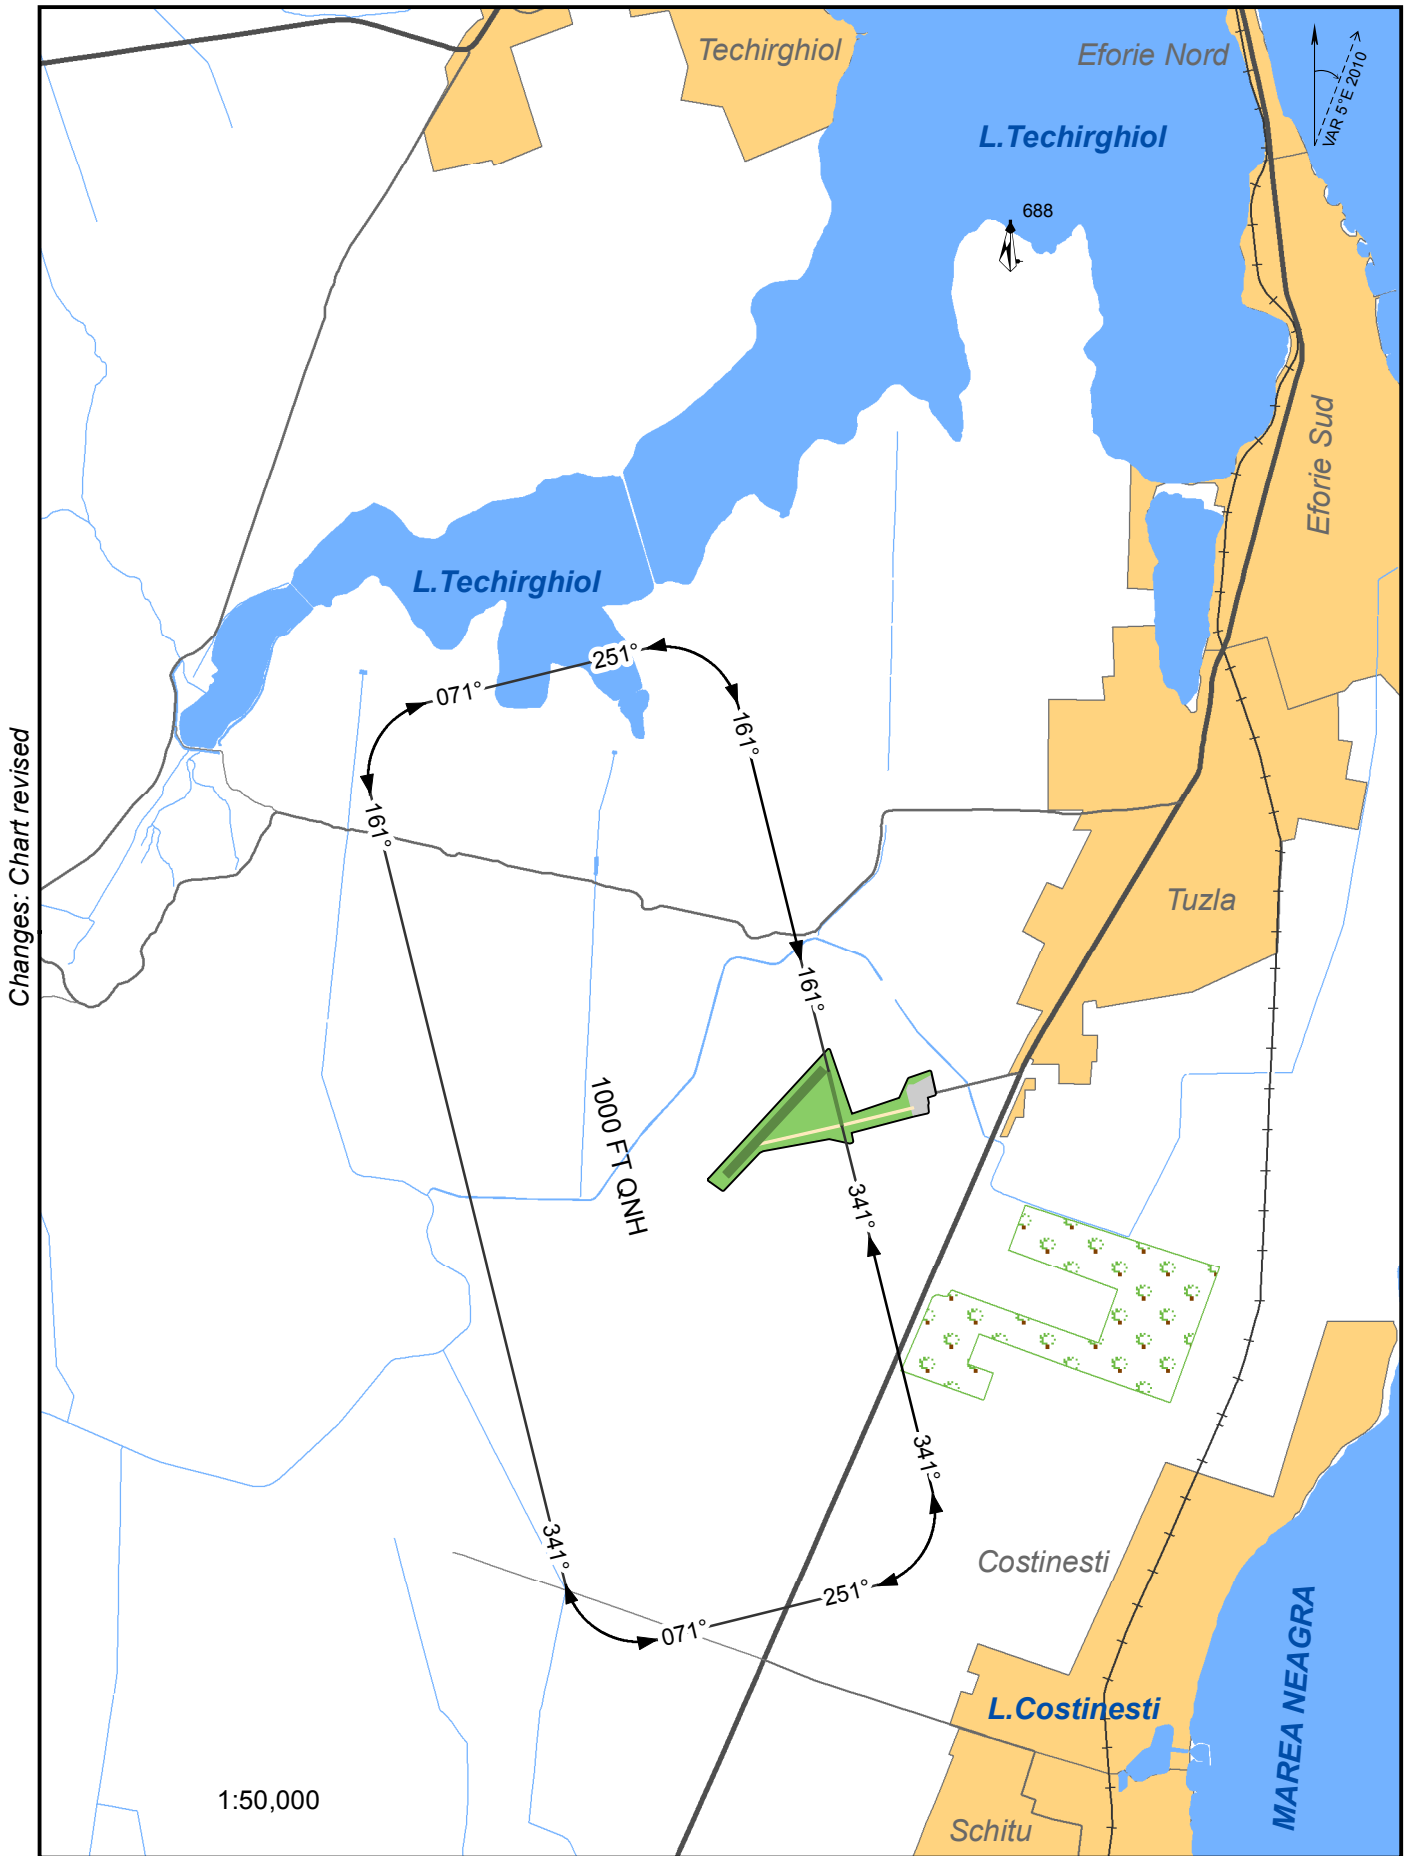

**VISUAL APPROACH
CHART - ICAO**

AERODROME ELEV **164 FT**

TUZLA / Tuzla (LRTZ)

OPC 131.475 MHZ

ARP 43° 59' 03" N
028° 36' 35" E

Changes: Chart revised