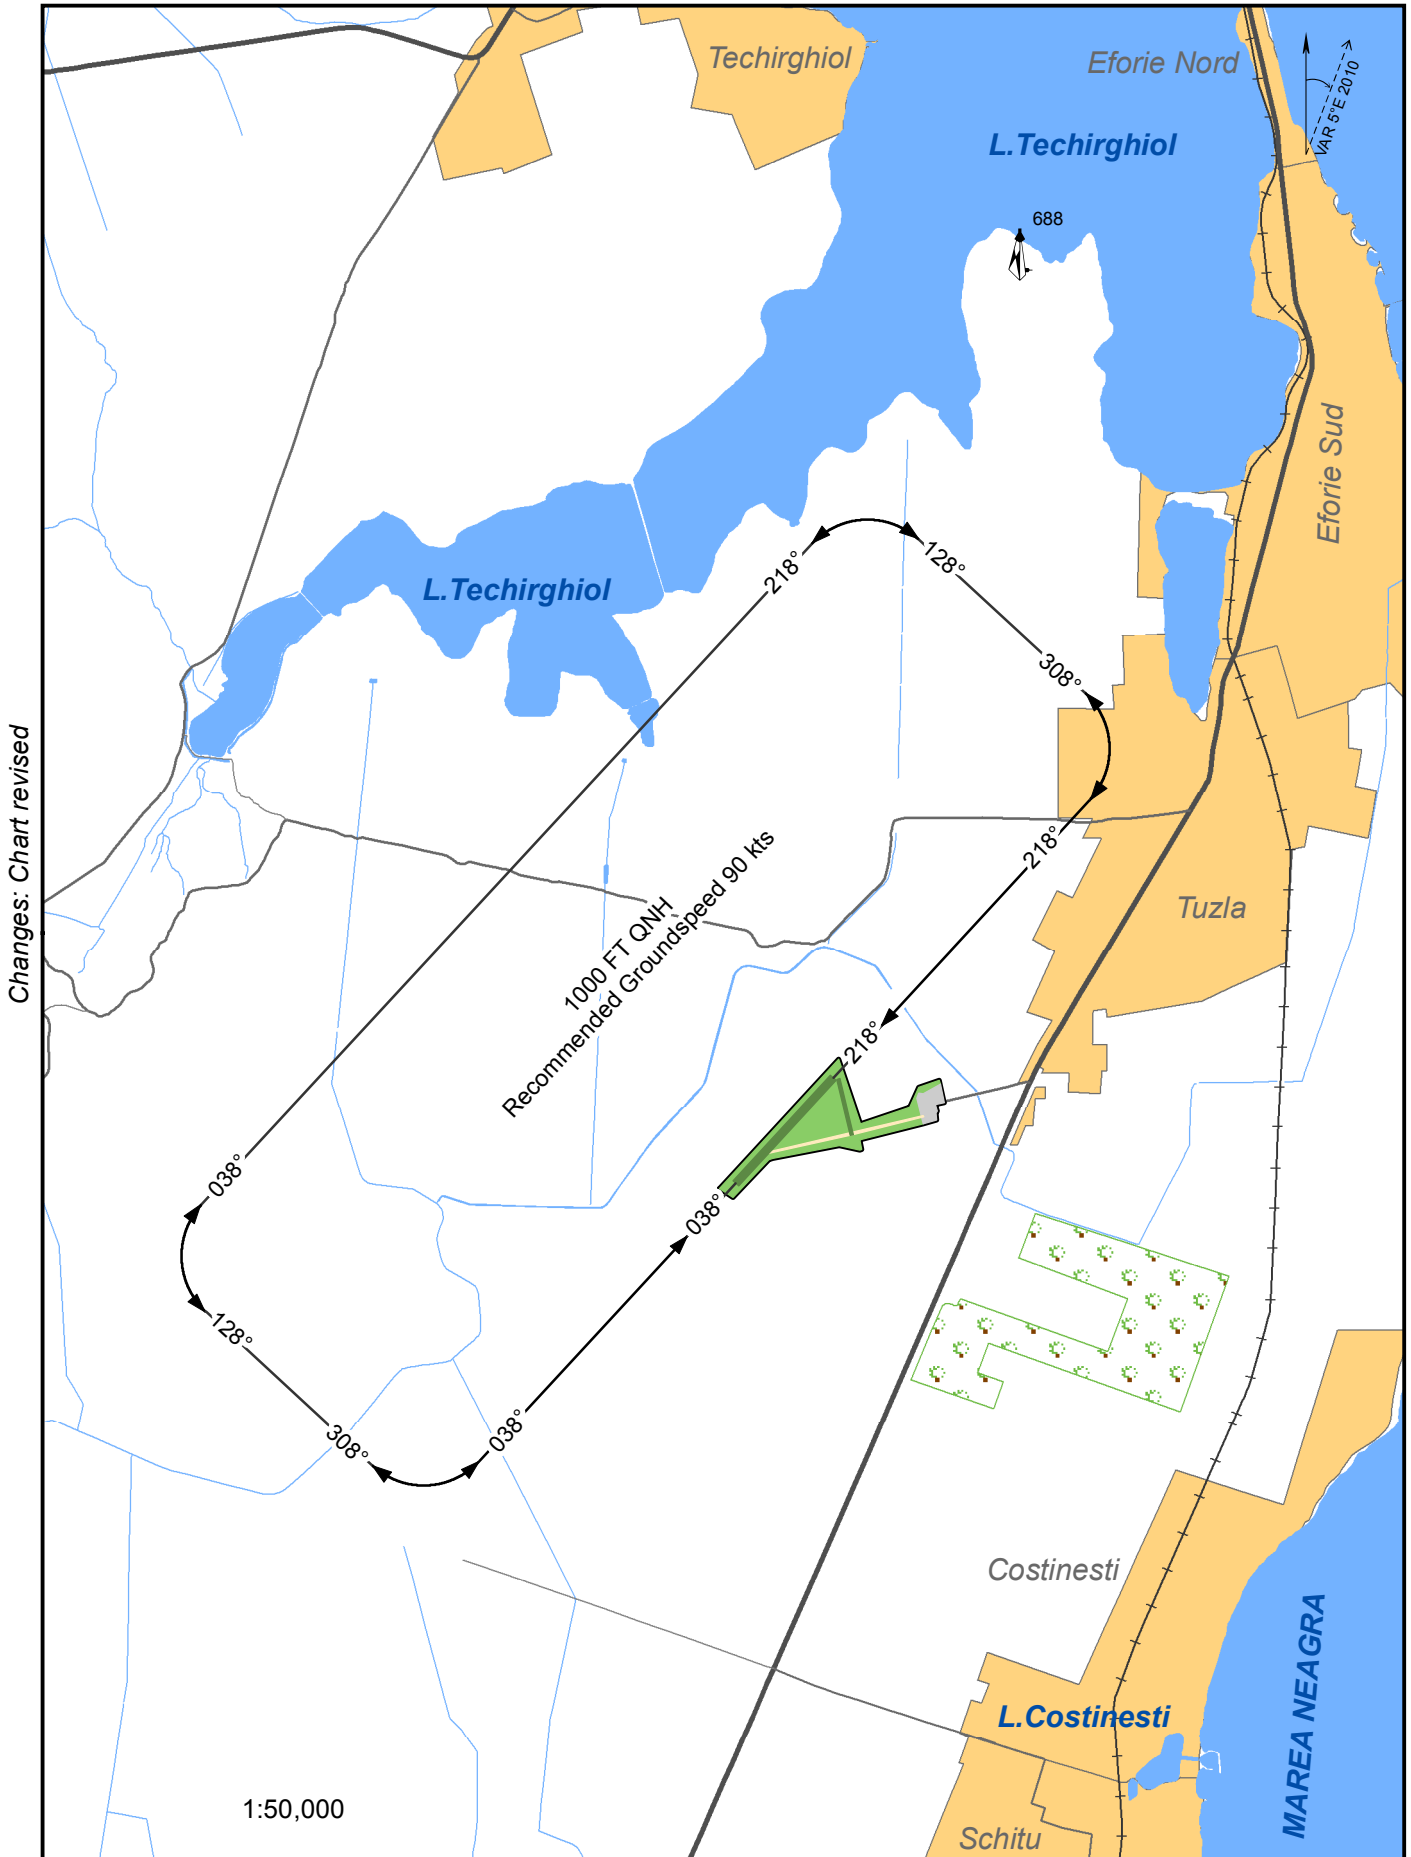

**VISUAL APPROACH  
CHART - ICAO**

AERODROME ELEV **164 FT**

**TUZLA / Tuzla (LRTZ)**

OPC 131.475 MHZ

ARP 43° 59' 03" N  
028° 36' 35" E

Changes: Chart revised