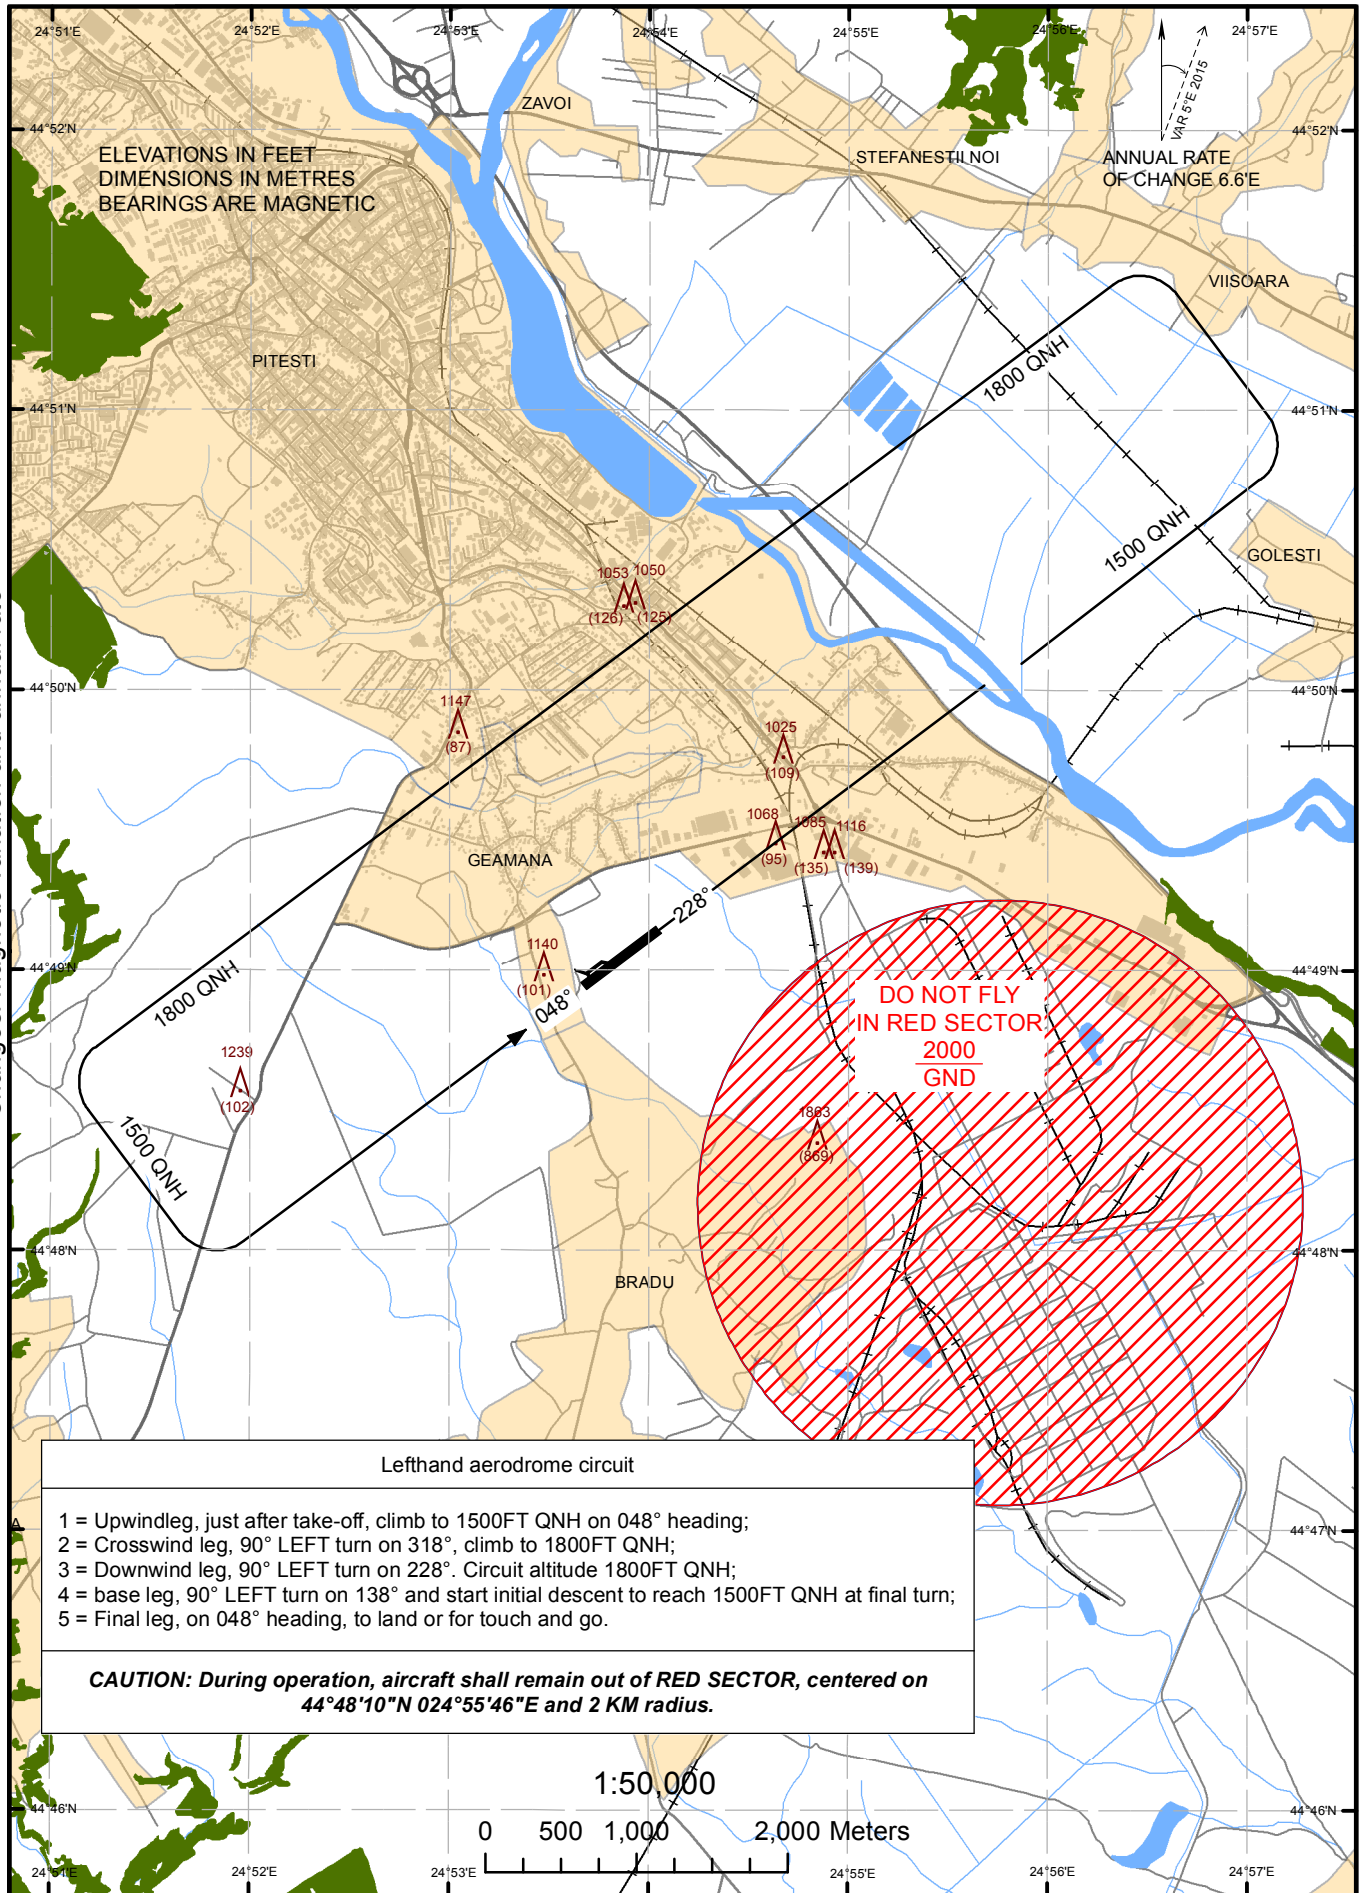

VISUAL APPROACH
CHART - ICAO

AERODROME ELEV 1013 FT

PITESTI / Geamana (LRPT)

OPC 123.6 MHZ

ARP 44° 49' 03" N
024° 53' 52" E

Changes: Magnetic variation and annual rate