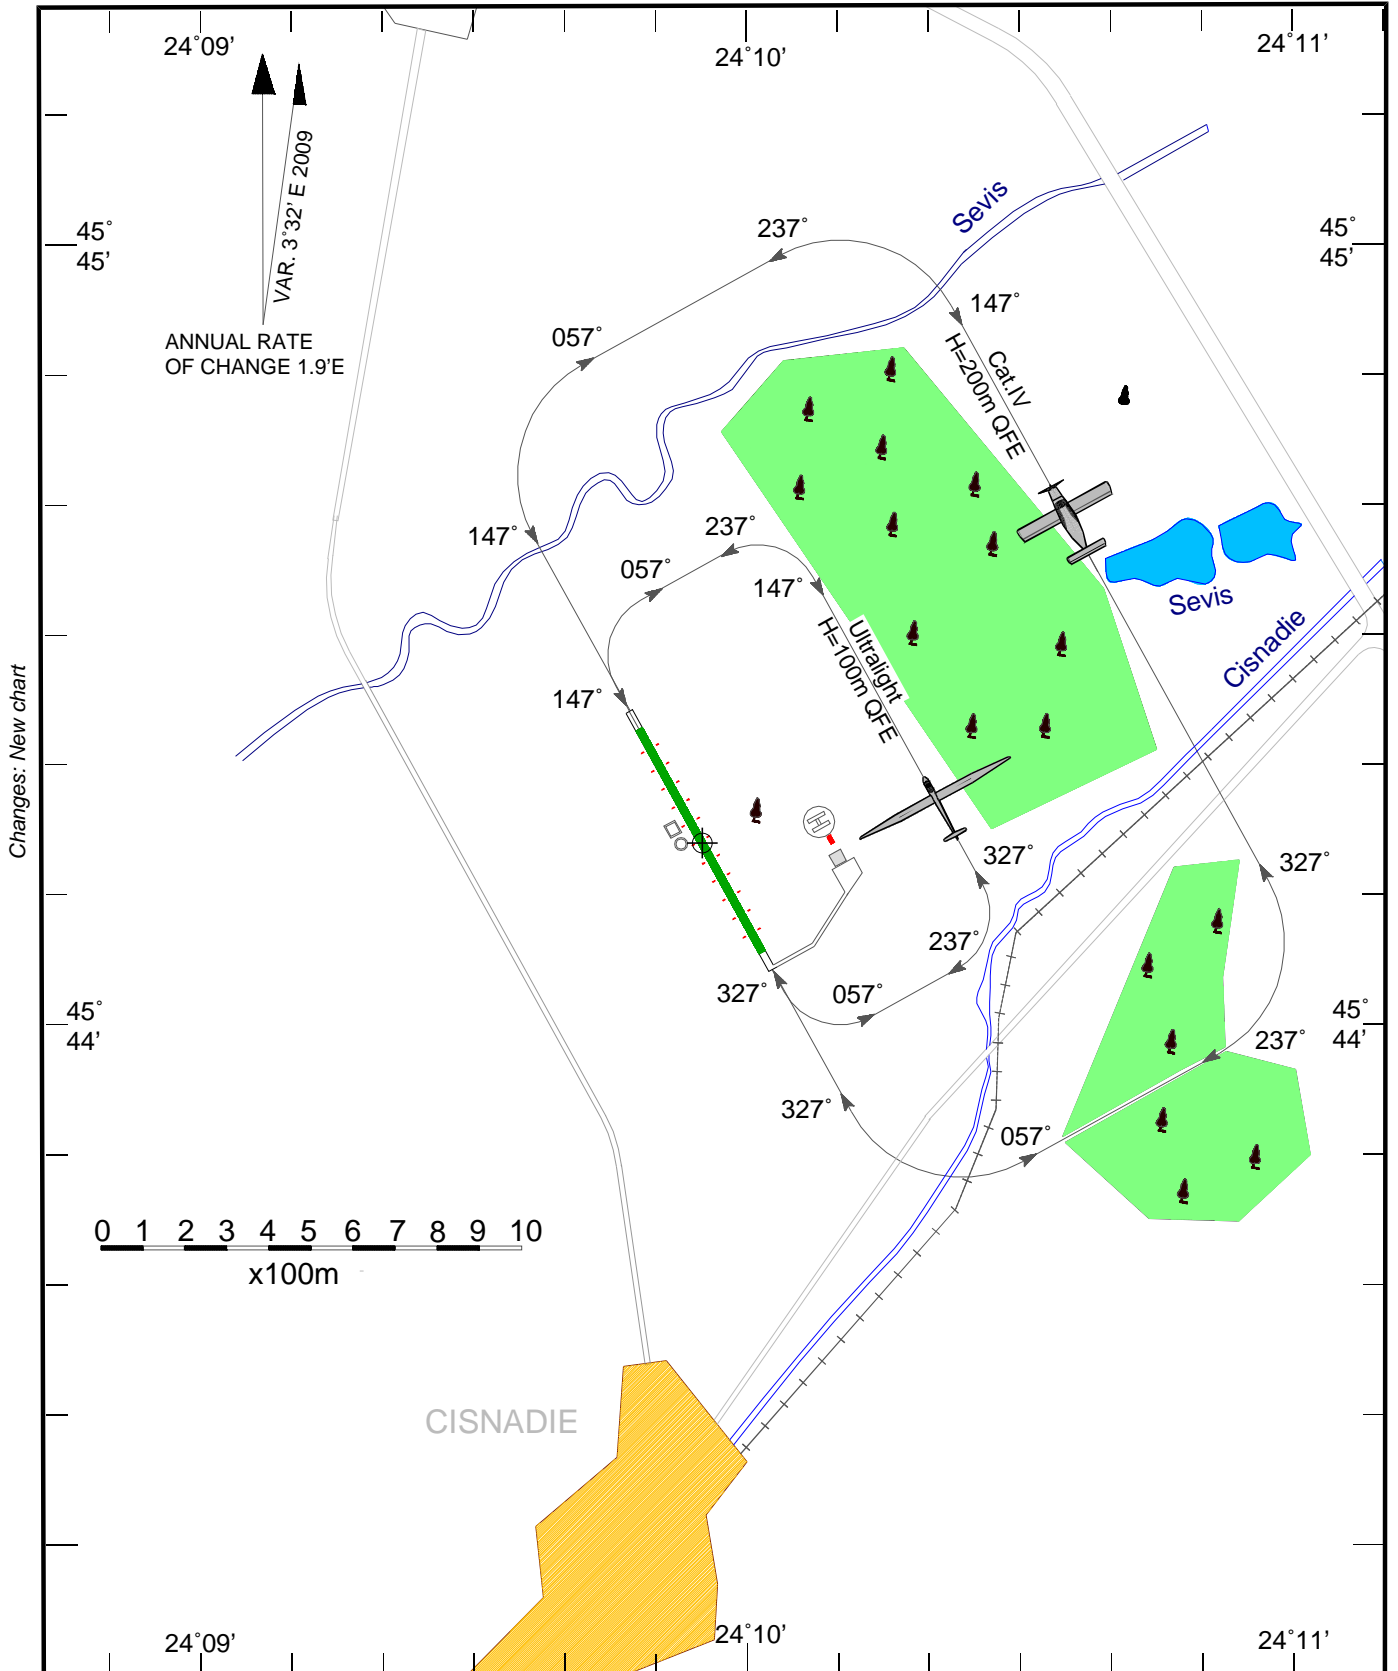

**VISUAL APPROACH  
CHART - ICAO**

AERODROME ELEV. 1524 ft

**MAGURA / Sibiu (LRCD)**

Magura Dispatch 131.4

ARP 45°44'13.87"N  
024°09'54.75"E

Sibiu Tower 122.7

Changes: New chart