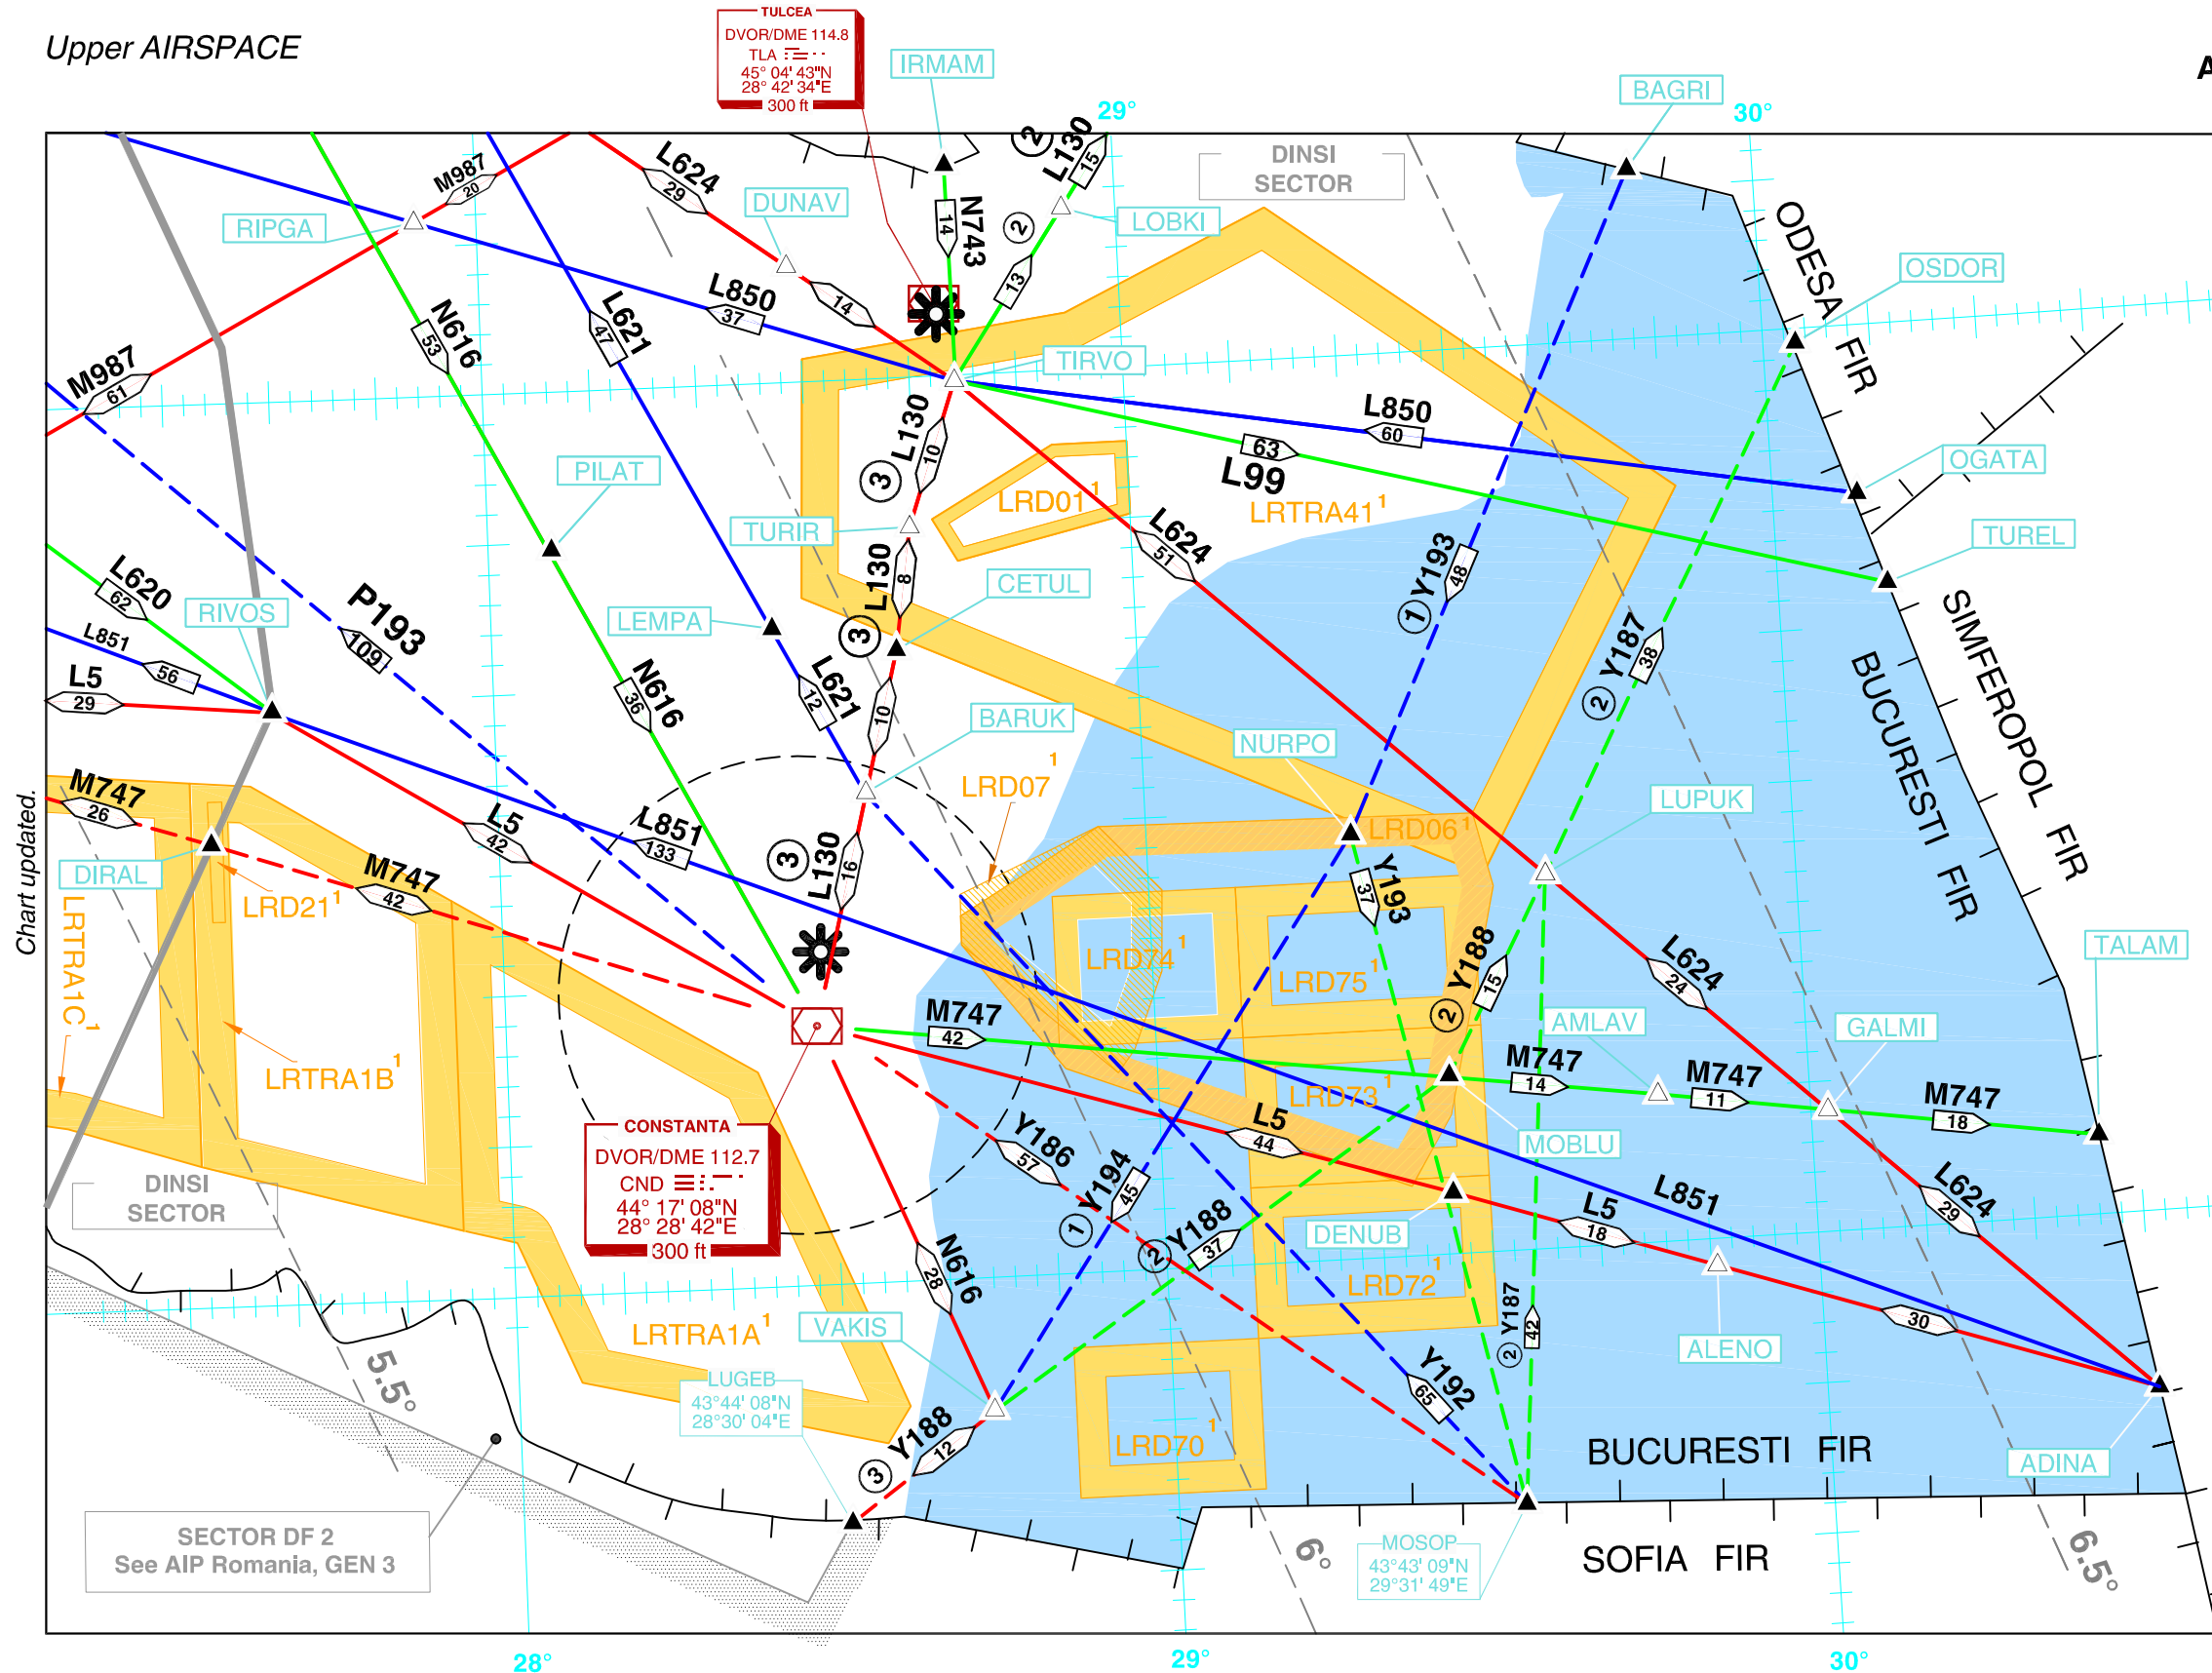

Upper AIRSPACE

ALTN ATS Routes over the BLACK SEA AREA

COMMUNICATION FACILITIES		
BUCURESTI	INFORMATION	129.4
BUCURESTI	VOLMET	126.8
BANEASA	ATIS	126.125
CONSTANTA	ATIS	118.75
OTOPENI	ATIS	118.5

AREA CONTROL CENTRE (ACC) BUCURESTI

ARGES SECTOR - TOP 123.265 (ABV FL 345)
 ARGES SECTOR - MIDDLE 121.175 (BLW FL 345)

ALTN FREQ 123.900
 ALTN FREQ 126.725
 ALTN FREQ 124.975

BACAU SECTOR 127.9
 ALTN FREQ 125.725

DINSI SECTOR - TOP 128.580 (ABV FL 345)
 ALTN FREQ 118.625
 DINSI SECTOR - MIDDLE 122.375 (BLW FL345)
 ALTN FREQ 122.725

EMERGENCY

WATCH WITHIN BUCURESTI FIR IS PROVIDED ON THE INTERNATIONAL DISTRESS FREQUENCY OF 121.5 MHz.

NOTE: 1.Vertical limits are issued by NOTAM

	Restricted Area managed by AMC	<ul style="list-style-type: none"> ① Segment avlb. ODD levels only ② Segment avlb. EVEN levels only ③ E-bound avlb. EVEN levels only, W-bound avlb. ODD levels only 	 Cross Border Sector outside FIR	EN-ROUTE: CLASS C	Direction of route <ul style="list-style-type: none"> Bidirectional Eastbound Westbound CDR Route
--	--------------------------------	--	-------------------------------------	-------------------	--