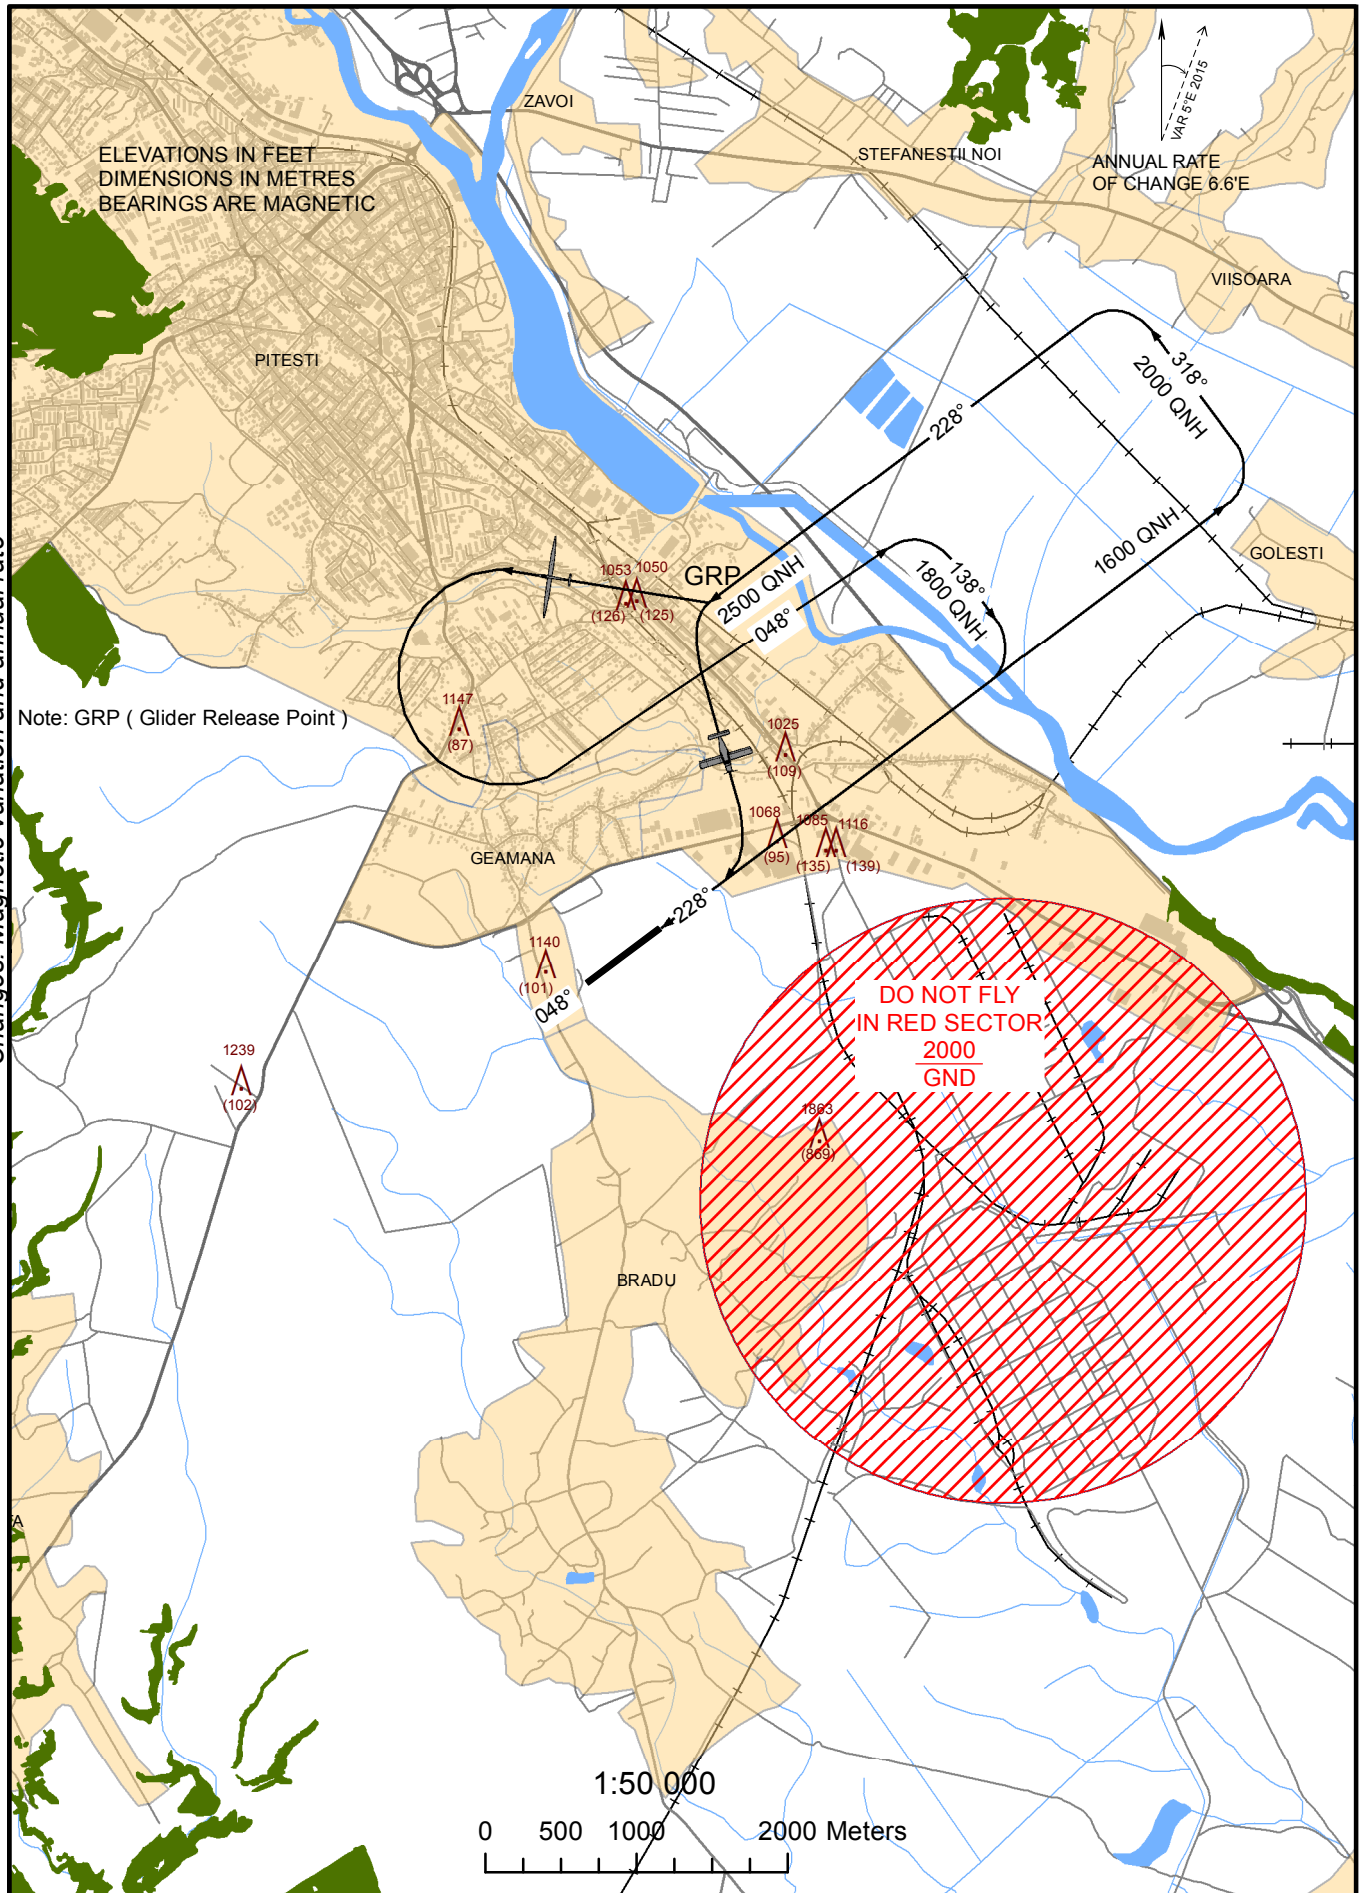

VISUAL APPROACH
CHART - ICAO

AERODROME ELEV 1013 FT

PITESTI / Geamana (LRPT)

OPC 123.6 MHZ

ARP 44° 49' 03" N
024° 53' 52" E

Changes: Magnetic variation and annual rate