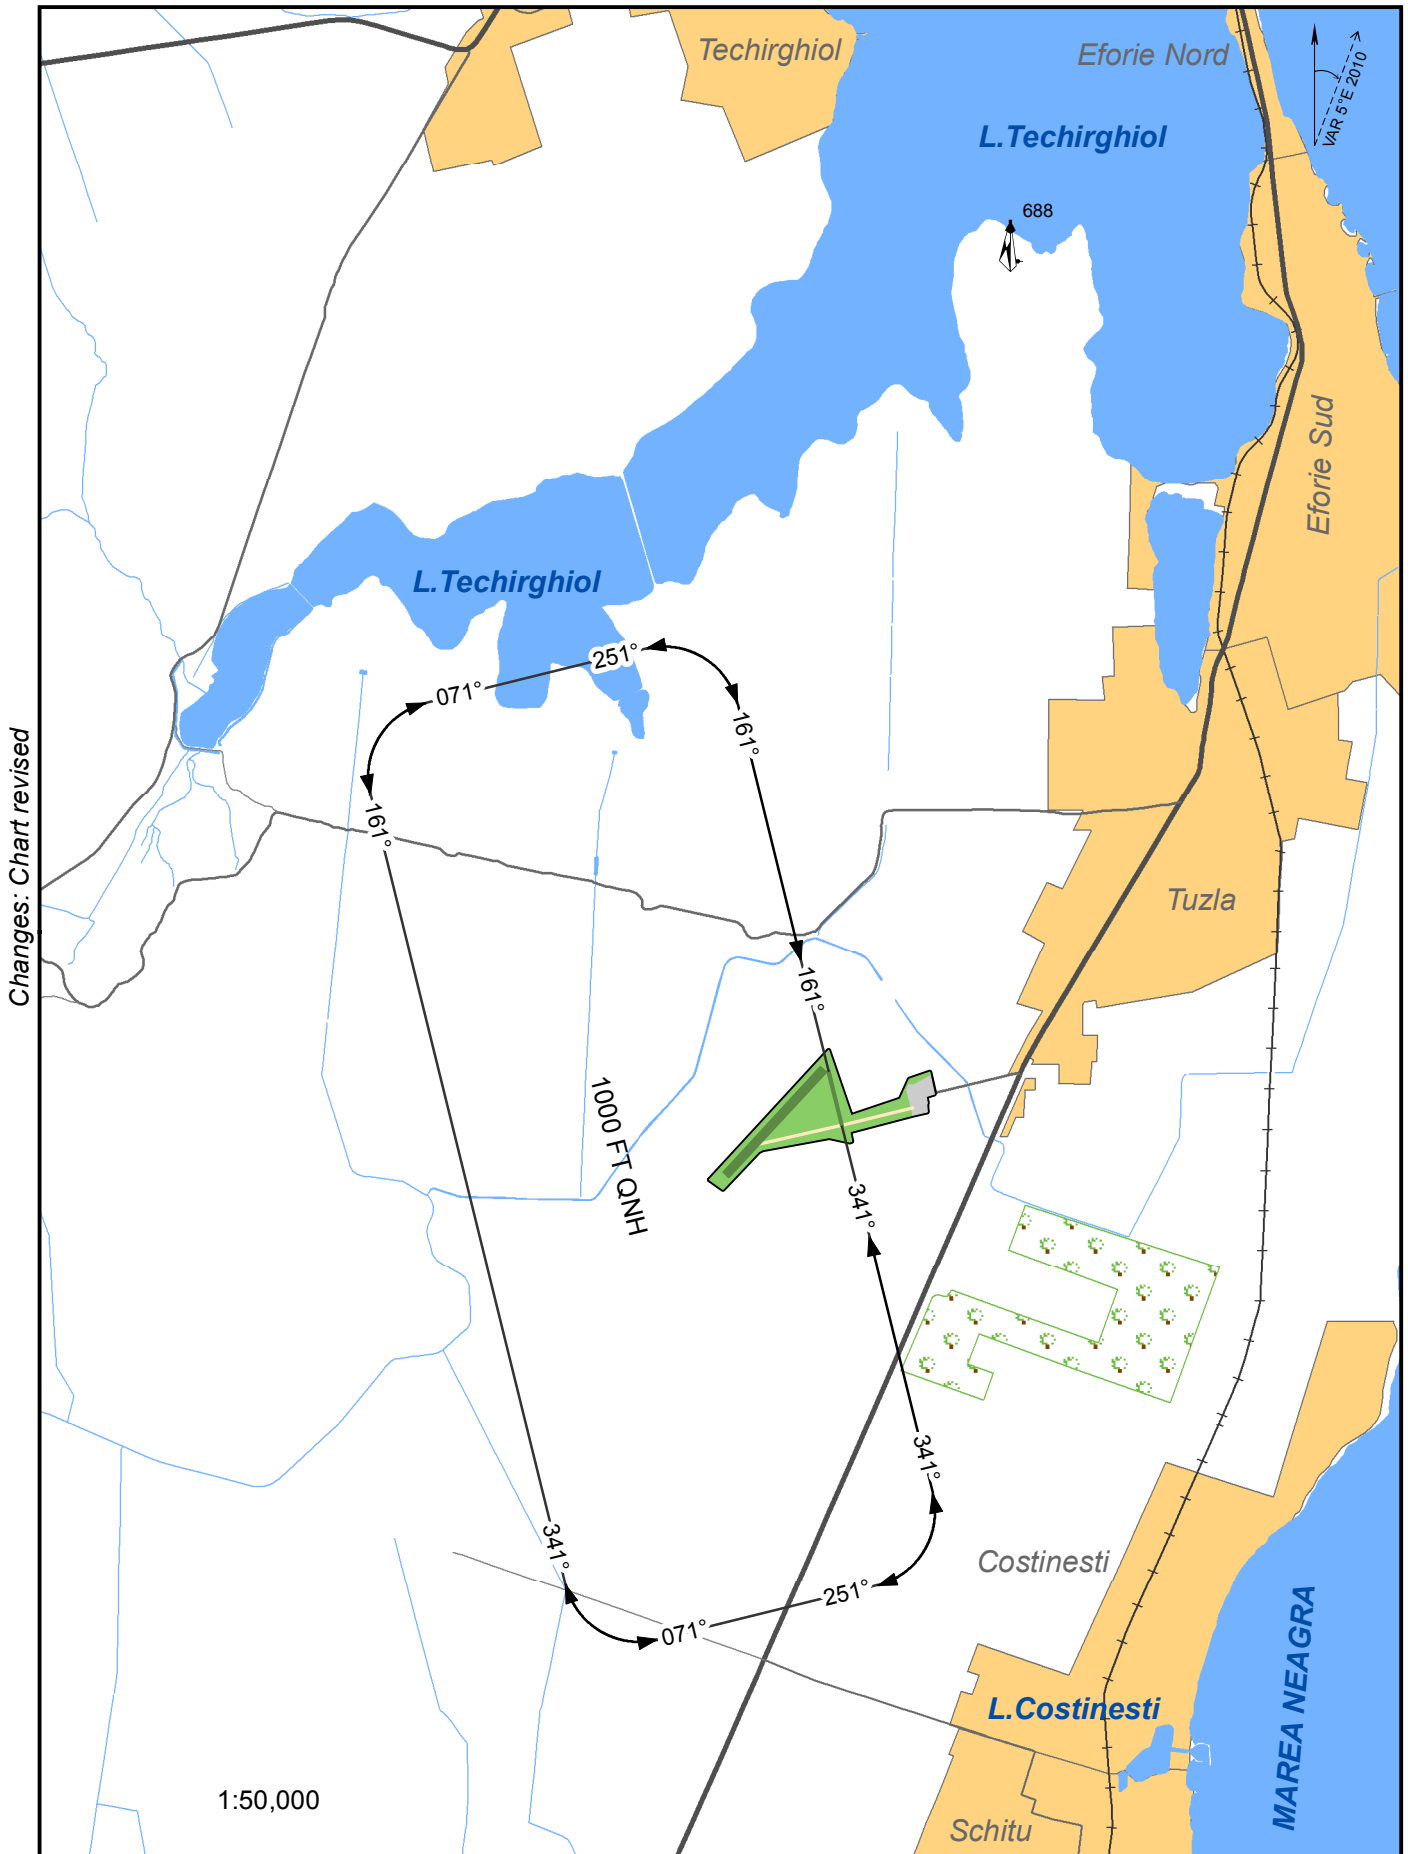

**VISUAL APPROACH  
CHART - ICAO**

AERODROME ELEV **164 FT**

**TUZLA / Tuzla (LRTZ)**

OPC 131.475 MHZ

ARP 43° 59' 03" N  
028° 36' 35" E

Changes: Chart revised