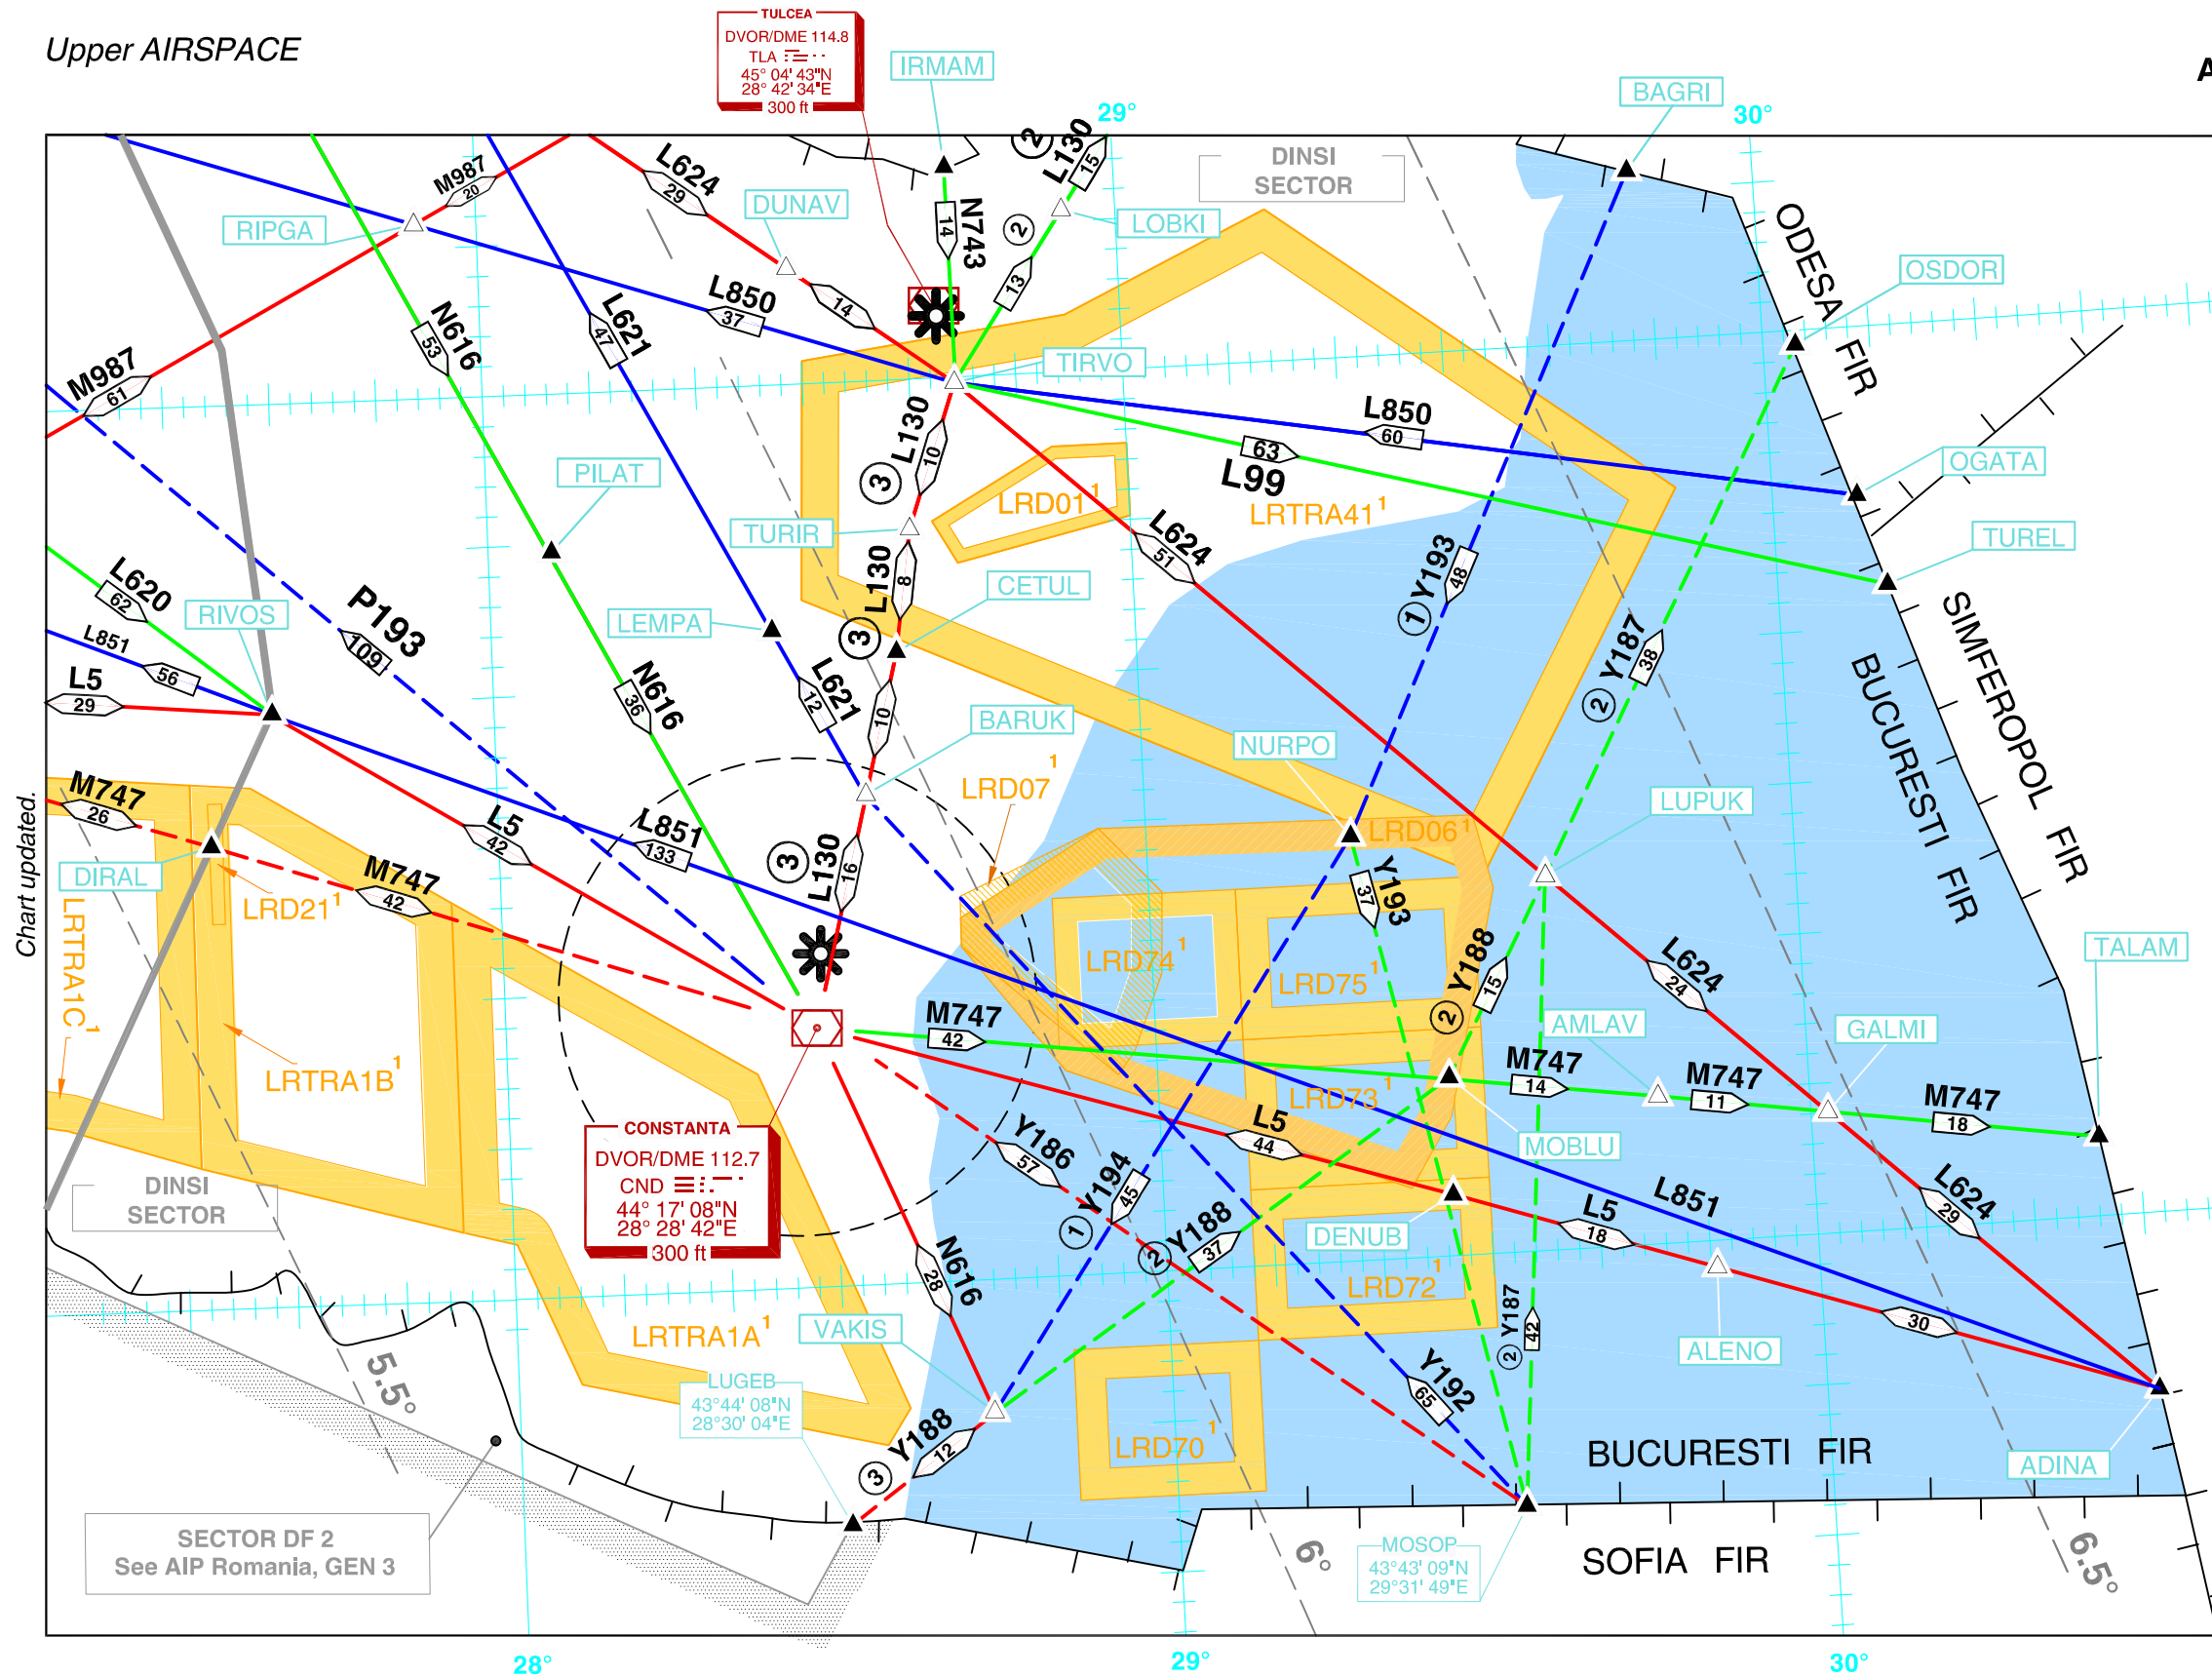

Upper AIRSPACE

ALTN ATS Routes over the BLACK SEA AREA

COMMUNICATION FACILITIES		
BUCURESTI	INFORMATION	129.4
BUCURESTI	VOLMET	126.8
BANEASA	ATIS	126.125
CONSTANTA	ATIS	118.75
OTOPENI	ATIS	118.5

AREA CONTROL CENTRE (ACC) BUCURESTI	
ARGES SECTOR - TOP	123.265 (ABV FL 345)
ARGES SECTOR - MIDDLE	121.175 (BLW FL 345)
ALTN FREQ 123.900	
ALTN FREQ 126.725	
ALTN FREQ 124.975	
BACAU SECTOR	127.9
ALTN FREQ 125.725	
DINSI SECTOR - TOP	128.580 (ABV FL 345)
ALTN FREQ 118.625	
DINSI SECTOR - MIDDLE	122.375 (BLW FL345)
ALTN FREQ 122.725	

EMERGENCY

WATCH WITHIN BUCURESTI FIR IS PROVIDED ON THE INTERNATIONAL DISTRESS FREQUENCY OF 121.5 MHz.

NOTE: 1.Vertical limits are issued by NOTAM

	Restricted Area managed by AMC	<ul style="list-style-type: none"> ① Segment avlb. ODD levels only ② Segment avlb. EVEN levels only ③ E-bound avlb. EVEN levels only, W-bound avlb. ODD levels only 	 Cross Border Sector outside FIR	EN-ROUTE: CLASS C	Direction of route Bidirectional Eastbound Westbound CDR Route
--	--------------------------------	--	-------------------------------------	-------------------	--